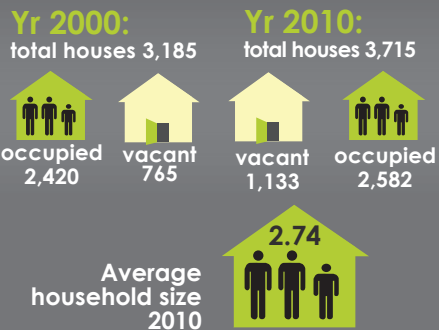

Tracking Molokai's Population

Information Gathered by Catherine Cluett | Infographic by Leslie Hibner

Data on race and ethnicity in Hawaii was just released from information obtained during the 2010 Census. Here, we've collected data pertinent to Molokai from both the Census Bureau and the American Community Survey. It's interesting to note that Molokai's percentage of residents of Native Hawaiian decent remains over twice as high as any other main Hawaiian island (except Niihau) at 61.1 percent. In second place is Hawaii Island, with 29 percent. Molokai's 2010 total population of 7,345 is a slight decrease from 2000's population of 7,404.

Molokai population changes

1960: 5,023

1970: 5,261

1980: 6,049

1990: 6,717

2000: 7,404

2010: 7,345

-0.8% Percent drop from 2000-2010

Molokai Housing

Level of Education

Info from 2010

Molokai Families

Info from 2010

Income per Household

Info from 2010. Total households: 2,770

Employment Status