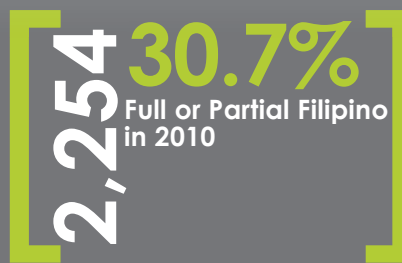

Molokai population changes

1960: 5,023

1970: 5,261

1980: 6,049

1990: 6,717

2000: 7,404

2010: 7,345

-0.8% Percent drop from 2000-2010