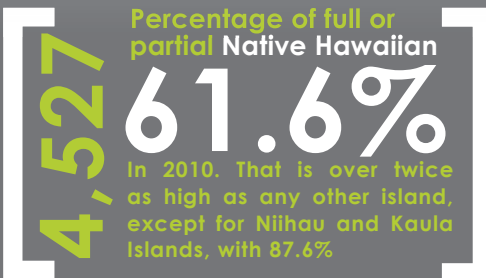

Tracking Molokai's Population

Information Gathered by Catherine Cluett | Infographic by Leslie Hibner

Data on race and ethnicity in Hawaii was just released from information obtained during the 2010 Census. Here, we've collected data pertinent to Molokai from both the Census Bureau and the American Community Survey. It's interesting to note that Molokai's percentage of residents of Native Hawaiian decent remains over twice as high as any other main Hawaiian island (except Niihau) at 61.1 percent. In second place is Hawaii Island, with 29 percent. Molokai's 2010 total population of 7,345 is a slight decrease from 2000's population of 7,404.

Molokai population changes

1960: 5,023

1970: 5,261

1980: 6,049

1990: 6,717

2000: 7,404

2010: 7,345

-0.8% Percent drop from 2000-2010