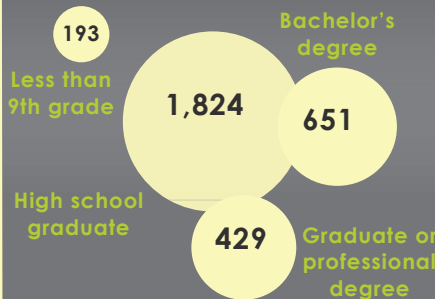

Level of Education

Info from 2010