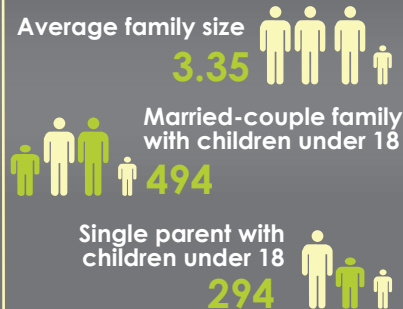

Tracking Molokai's Population

Information Gathered by Catherine Cluett | Infographic by Leslie Hibner

Data on race and ethnicity in Hawaii was just released from information obtained during the 2010 Census. Here, we've collected data pertinent to Molokai from both the Census Bureau and the American Community Survey. It's interesting to note that Molokai's percentage of residents of Native Hawaiian decent remains over twice as high as any other main Hawaiian island (except Niihau) at 61.1 percent. In second place is Hawaii Island, with 29 percent. Molokai's 2010 total population of 7,345 is a slight decrease from 2000's population of 7,404.

Molokai population changes

1960: 5,023

1970: 5,261

1980: 6,049

1990: 6,717

2000: 7,404

2010: 7,345

-0.8% Percent drop from 2000-2010

Molokai Housing

Level of Education

Info from 2010

Molokai Families

Info from 2010

Income per Household

Info from 2010. Total households: 2,770

Employment Status

Info from 2010

Molokai race changes