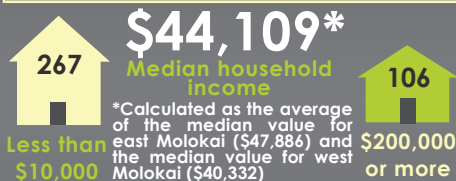

Molokai Housing

Level of Education

Info from 2010

Molokai Families

Info from 2010

Income per Household

Info from 2010. Total households: 2,770

Employment Status